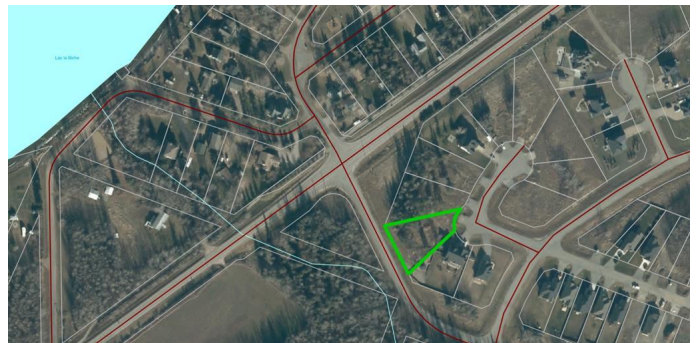

\$89,900 - 107 13348 Twp Rd 672a, Lac La Biche

MLS® #A2108182

\$89,900

0 Bedroom, 0.00 Bathroom,
Land on 0.50 Acres

NONE, Lac La Biche, Alberta

Looking to build your dream home? Look no further than this 1/2 acre lot at Churchill Gates.

Close to walking trails, lake and Golf course. Subdivision is connected to Municipal Services, Natural Gas, Power and Telus Fibre Internet

Essential Information

MLS® #	A2108182
Price	\$89,900
Bathrooms	0.00
Acres	0.50
Type	Land
Sub-Type	Residential Land
Status	Active

Community Information

Address	107 13348 Twp Rd 672a
Subdivision	NONE
City	Lac La Biche
County	Lac La Biche County
Province	Alberta
Postal Code	T0A 2C0

Amenities

Utilities	Electricity at Lot Line
-----------	-------------------------

Exterior

Lot Description	Cleared, Standard Shaped Lot
-----------------	------------------------------

Additional Information

Date Listed	February 15th, 2024
Days on Market	392
Zoning	LDR

Listing Details

Listing Office	RE/MAX LA BICHE REALTY
----------------	------------------------